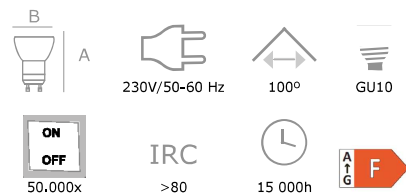

Lâmpada GU10 LED **5W OPALINA PC**

Ref.	Pot.	Fluxo lum.	Temp. cor	Dim. A x B (mm)	Qtd/Emb	PVP
351850			3000K			
351851	5W	400lm	4000K	53 x 50	100	1,95€
351852			6000K